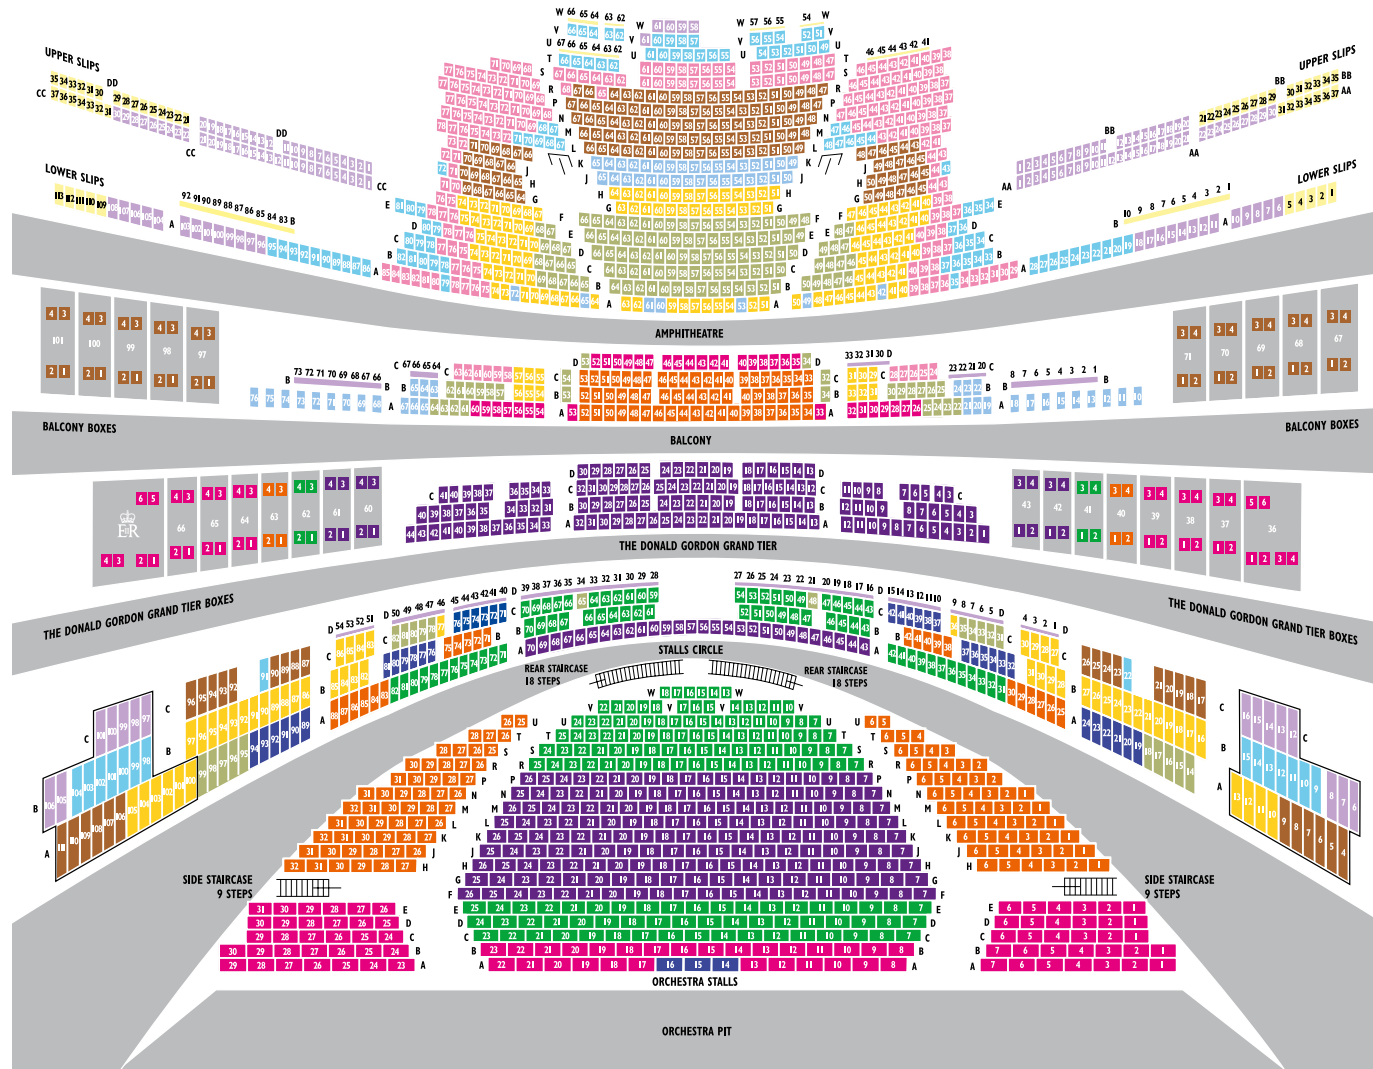

SEATING PLAN AND TICKET PRICES

OPERA BALLET

	OPERA	BALLET	IL TURCO IN ITALIA	KRÖL ROGER	ANTONIO PAPPANO CONCERT	LA TRAVIATA	THE FOUR TEMPERAMENTS/ NEW SHECHTER/ SONG OF THE EARTH	LA FILLE MAL GARDEE (mats)	LA FILLE MAL GARDEE (eves)	
ORCHESTRA STALLS F-P Centre STALLS CIRCLE A Centre THE DONALD GORDON GRAND TIER A-D Centre BOXES (ONLY SOLD AS 4 SEATS) Grand Tier (price per seat)	£85	£145	£190	£163	£100	£45	£200	£65	£77	£97
ORCHESTRA STALLS C-E Centre, R-W Centre STALLS CIRCLE B-C Centre, A Centre Sides BOXES (ONLY SOLD AS 4 SEATS) Grand Tier (price per seat)	£79	£140	£184	£159	£97	£45	£193	£65	£73	£91
ORCHESTRA STALLS H-U Sides STALLS CIRCLE A Sides, B Centre Sides BOXES (ONLY SOLD AS 4 SEATS) Grand Tier (price per seat) BALCONY A-C Centre	£77	£136	£177	£153	£94	£45	£186	£65	£71	£88
ORCHESTRA STALLS A-B Centre, A-E Sides BALCONY D Centre, A Sides BOXES (ONLY SOLD AS 4 SEATS) Grand Tier (price per seat)	£68	£125	£163	£141	£86	£45	£172	£57	£67	£83
ORCHESTRA STALLS A Centre** STALLS CIRCLE A Sides, B Sides, C Centre Sides	£64	£117	£154	£134	£81	£40	£163	£51	£59	£72
STALLS CIRCLE A Sides, C Sides BALCONY A Sides**, B Sides** AMPHITHEATRE B-F Centre, B-E Sides	£36	£65	£84	£72	£44	£30	£89	£40	£47	£58
STALLS CIRCLE A Sides, B Sides§, C Sides** BALCONY B-C Sides** AMPHITHEATRE A Centre, G-H Centre, A-F Sides	£26	£47	£60	£53	£33	£30	£64	£37	£42	£51
BALCONY A-B Sides** AMPHITHEATRE J-K Centre	£26	£43	£56	£49	£30	£25	£60	£27	£30	£40
BOXES (ONLY SOLD AS 4 SEATS) Balcony** (price per seat) STALLS CIRCLE A Stage**, C Sides† AMPHITHEATRE L-R Centre, G-K Sides	£22	£37	£47	£41	£25	£20	£50	£20	£26	£33
BALCONY C Sides**** AMPHITHEATRE S-T Centre†, A-B Sides**, C-S Sides	£17	£30	£38	£33	£20	£15	£40	£13	£18	£23
STALLS CIRCLE B Stage**§ AMPHITHEATRE T Centre**, U-V Centre†, B-E Sides**, L-M Sides** LOWER SLIPS Lower Slips**	£12	£23	£30	£26	£16	£10	£30	£6	£12	£15
STALLS CIRCLE B-C Stage**§ AMPHITHEATRE V-W Centre** LOWER AND UPPER SLIPS Lower Slips**, Upper Slips**§ STANDING Stalls Circle†, Balcony***	£7	£10	£13	£11	£7	£5	£14	£6	£8	£9
LOWER AND UPPER SLIPS Lower Slips**, Side Upper Slips**§ STANDING Lower Slips**, Amphitheatre	£5	£7	£9	£7	£5	£5	£9	£4	£4	£5